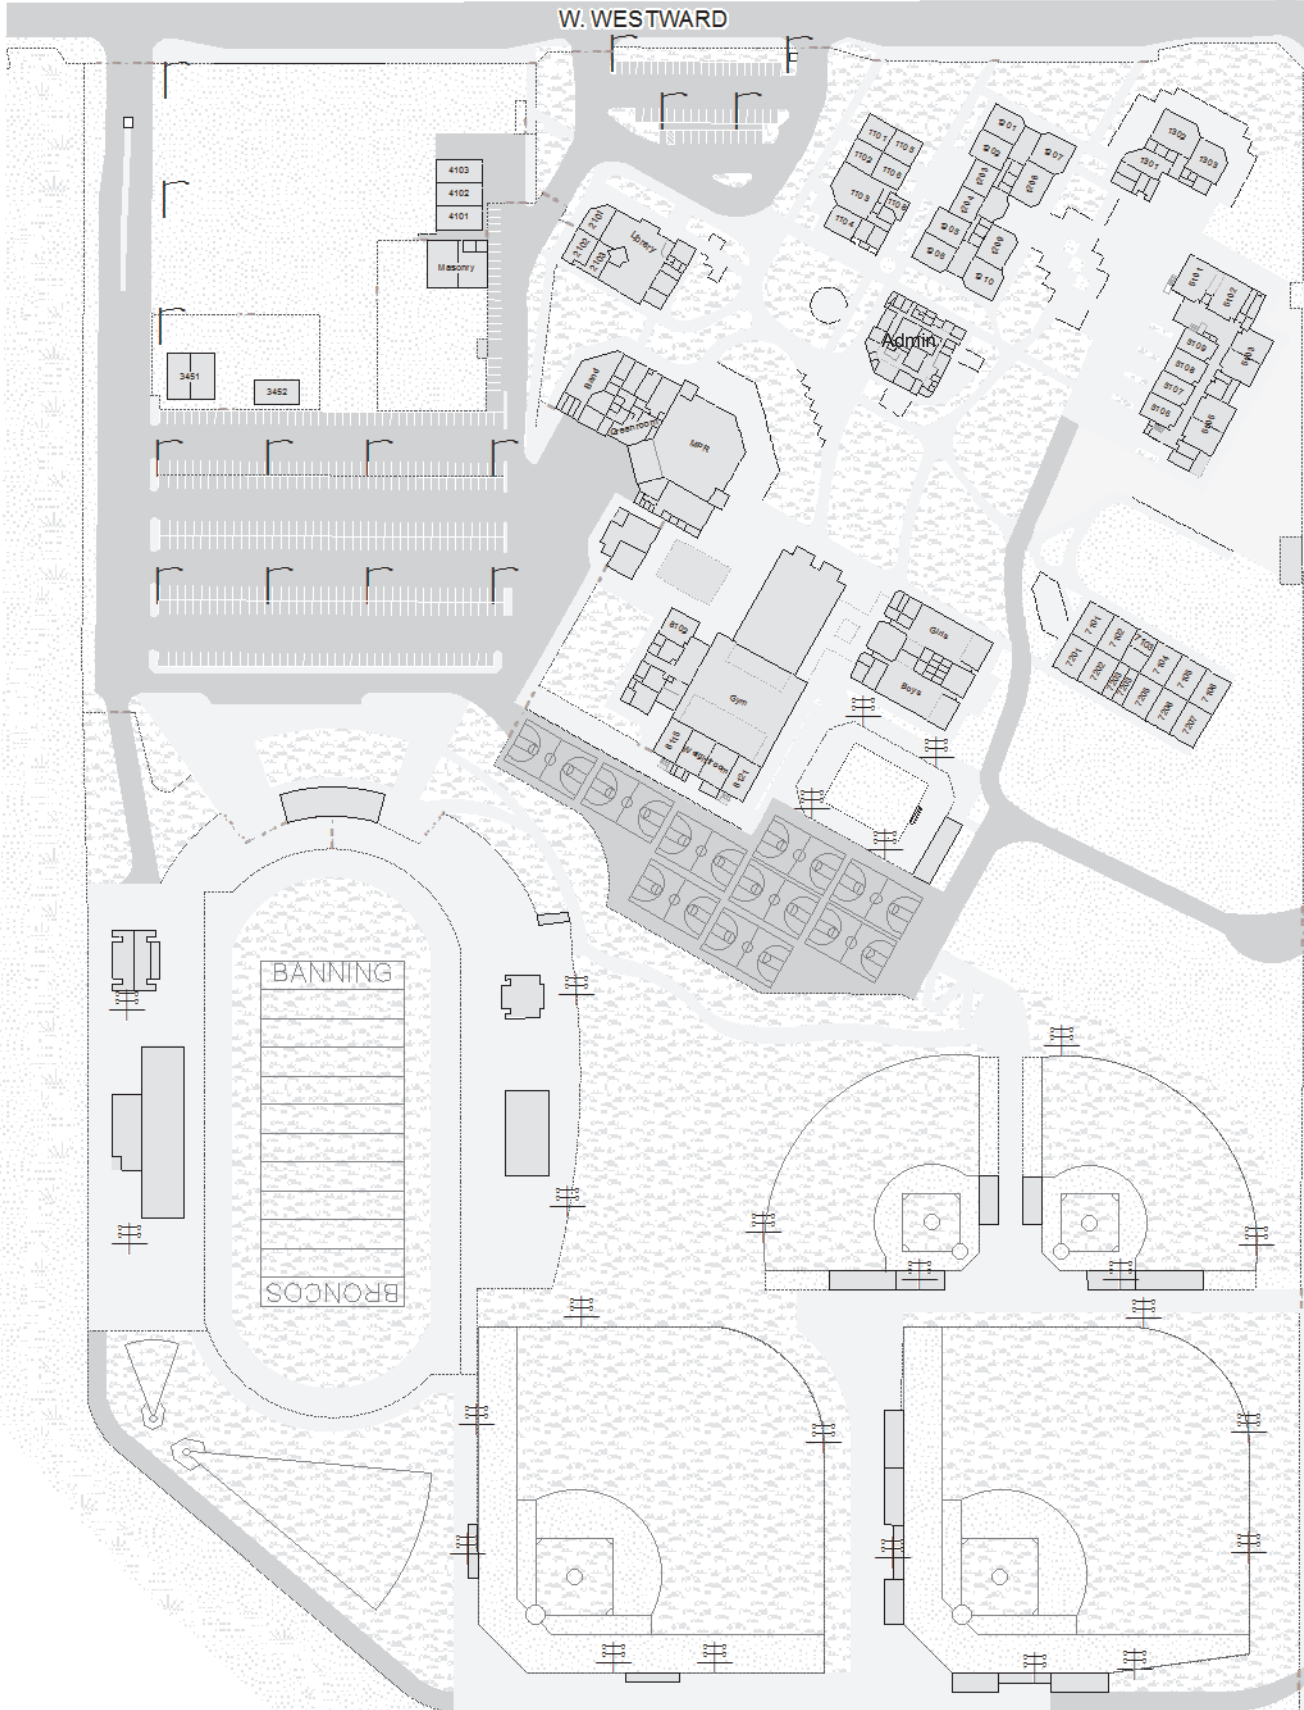

Banning High School

"Student Success, Every Day"

S. SAN GORGONIO

Address
100 W. Westward
Banning, CA 92220

Telephone:
(951) 922-0285

Fax:
(951) 922-2137

Office Hours:
6:30 a.m. to 4 p.m.

Principal:
Douglas Newton

Assistant Principal:
Matt Valdivia

Dean of Students:
Marcia Cole

Regular Day:
1 - 7:40 AM - 8:41 AM
2 - 8:46 - 9:50
3 - 9:55 - 10:55
Lunch A - 10:55 - 11:30
4A - 11:20 - 12:35
4B - 11:00 - 12:00
Lunch B - 12:00 - 12:35
5 - 12:40 - 1:40
6 - 1:45 - 2:45

SMART Thursday:
1: 7:40 - 8:21
2: 8:26 - 9:08
3: 9:13 - 9:54
Lunch A: 9:54 - 10:29
4A: 10:34 - 11:15
4B: 9:59 - 10:49
Lunch B: 10:40 - 11:15
5 - 11:20 - 12:01
6 - 12:06 - 12:47