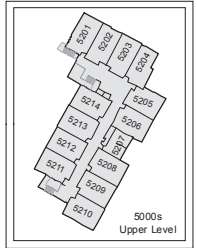

Banning High School

"Student Success, Every Day"

S. SAN GORGONIO

Address
100 W. Westward
Banning, CA 92220

Telephone:
(951) 922-0285

Fax:
(951) 922-2137

Office Hours:
6:30 a.m. to 4 p.m.

Principal:
Douglas Newton

Assistant Principal:
Matt Valdivia

Dean of Students:
Marcia Cole

Regular Day:
1 - 7:40 AM - 8:41 AM
2 - 8:46 - 9:50
3 - 9:55 - 10:55
Lunch A - 10:55 - 11:30
4A - 11:20 - 12:35
4B - 11:00 - 12:00
Lunch B - 12:00 - 12:35
5 - 12:40 - 1:40
6 - 1:45 - 2:45

SMART Thursday:
1: 7:40 - 8:21
2: 8:26 - 9:08
3: 9:13 - 9:54
Lunch A: 9:54 - 10:29
4A: 10:34 - 11:15
4B: 9:59 - 10:49
Lunch B: 10:40 - 11:15
5 - 11:20 - 12:01
6 - 12:06 - 12:47