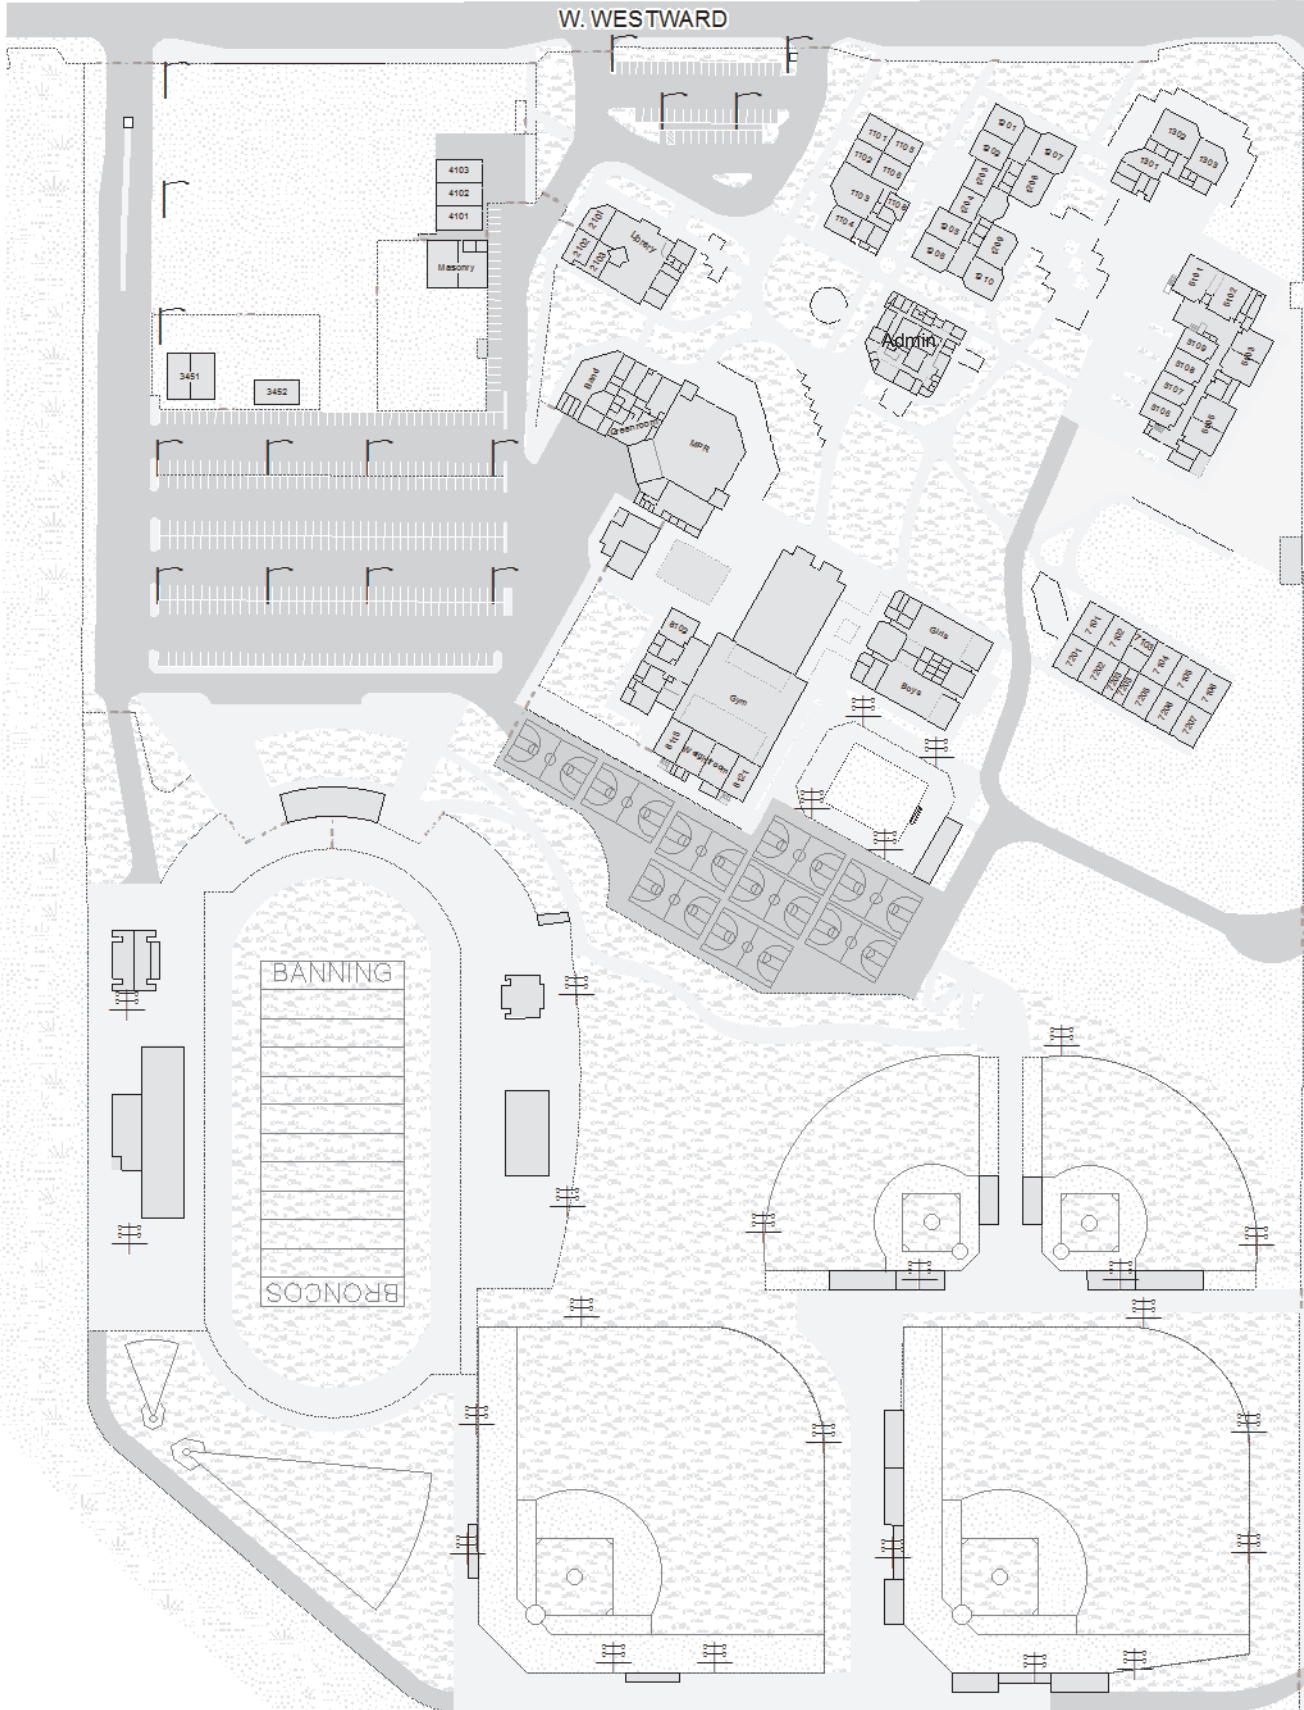

Banning High School

"Student Success, Every Day"

Address
100 W. Westward
Banning, CA 92220

Telephone:
(951) 922-0285

Fax:
(951) 922-2137

Office Hours:
6:30 a.m. to 4 p.m.

Principal:
Douglas Newton

Assistant Principal:
Matt Valdivia

Dean of Students:
Marcia Cole

Regular Day:
1 - 7:40 AM - 8:41 AM
2 - 8:46 - 9:50
3 - 9:55 - 10:55
Lunch A - 10:55 - 11:30
4A - 11:20 - 12:35
4B - 11:00 - 12:00
Lunch B - 12:00 - 12:35
5 - 12:40 - 1:40
6 - 1:45 - 2:45

SMART Thursday:
1: 7:40 - 8:21
2: 8:26 - 9:08
3: 9:13 - 9:54
Lunch A: 9:54 - 10:29
4A: 10:34 - 11:15
4B: 9:59 - 10:49
Lunch B: 10:40 - 11:15
5 - 11:20 - 12:01
6 - 12:06 - 12:47

S. SAN GORGONIO