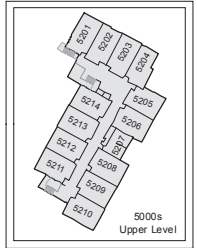

Banning High School

"Student Success, Every Day"

Address
100 W. Westward
Banning, CA 92220

Telephone:
(951) 922-0285

Fax:
(951) 922-2137

Office Hours:
6:30 a.m. to 4 p.m.

Principal:
Douglas Newton

Assistant Principal:
Matt Valdivia

Dean of Students:
Marcia Cole

Regular Day:
1 - 7:40 AM - 8:41 AM
2 - 8:46 - 9:50
3 - 9:55 - 10:55
Lunch A - 10:55 - 11:30
4A - 11:20 - 12:35
4B - 11:00 - 12:00
Lunch B - 12:00 - 12:35
5 - 12:40 - 1:40
6 - 1:45 - 2:45

SMART Thursday:
1: 7:40 - 8:21
2: 8:26 - 9:08
3: 9:13 - 9:54
Lunch A: 9:54 - 10:29
4A: 10:34 - 11:15
4B: 9:59 - 10:49
Lunch B: 10:40 - 11:15
5 - 11:20 - 12:01
6 - 12:06 - 12:47

S. SAN GORGONIO